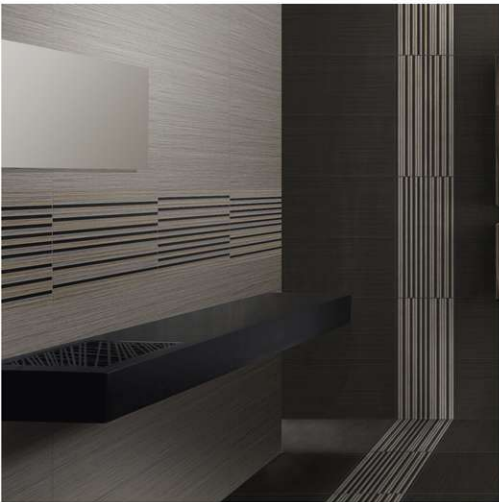

CODES Evolution Wall

30X60 QFM/200 Patchwork Evolution

11 mm spessore-thickness

30X60 Evolution-Beige

11 mm spessore-thickness

60X60 Evolution-Beige

30X60 QFM/200 Patchwork Evolution

11 mm spessore-thickness

30X60 Evolution-Brown

11 mm spessore-thickness

60X60 Evolution-Brown

30X60 QFM/200 Patchwork Evolution

11 mm spessore-thickness

30X60 Evolution-Grey

11 mm spessore-thickness

60X60 Evolution-Grey